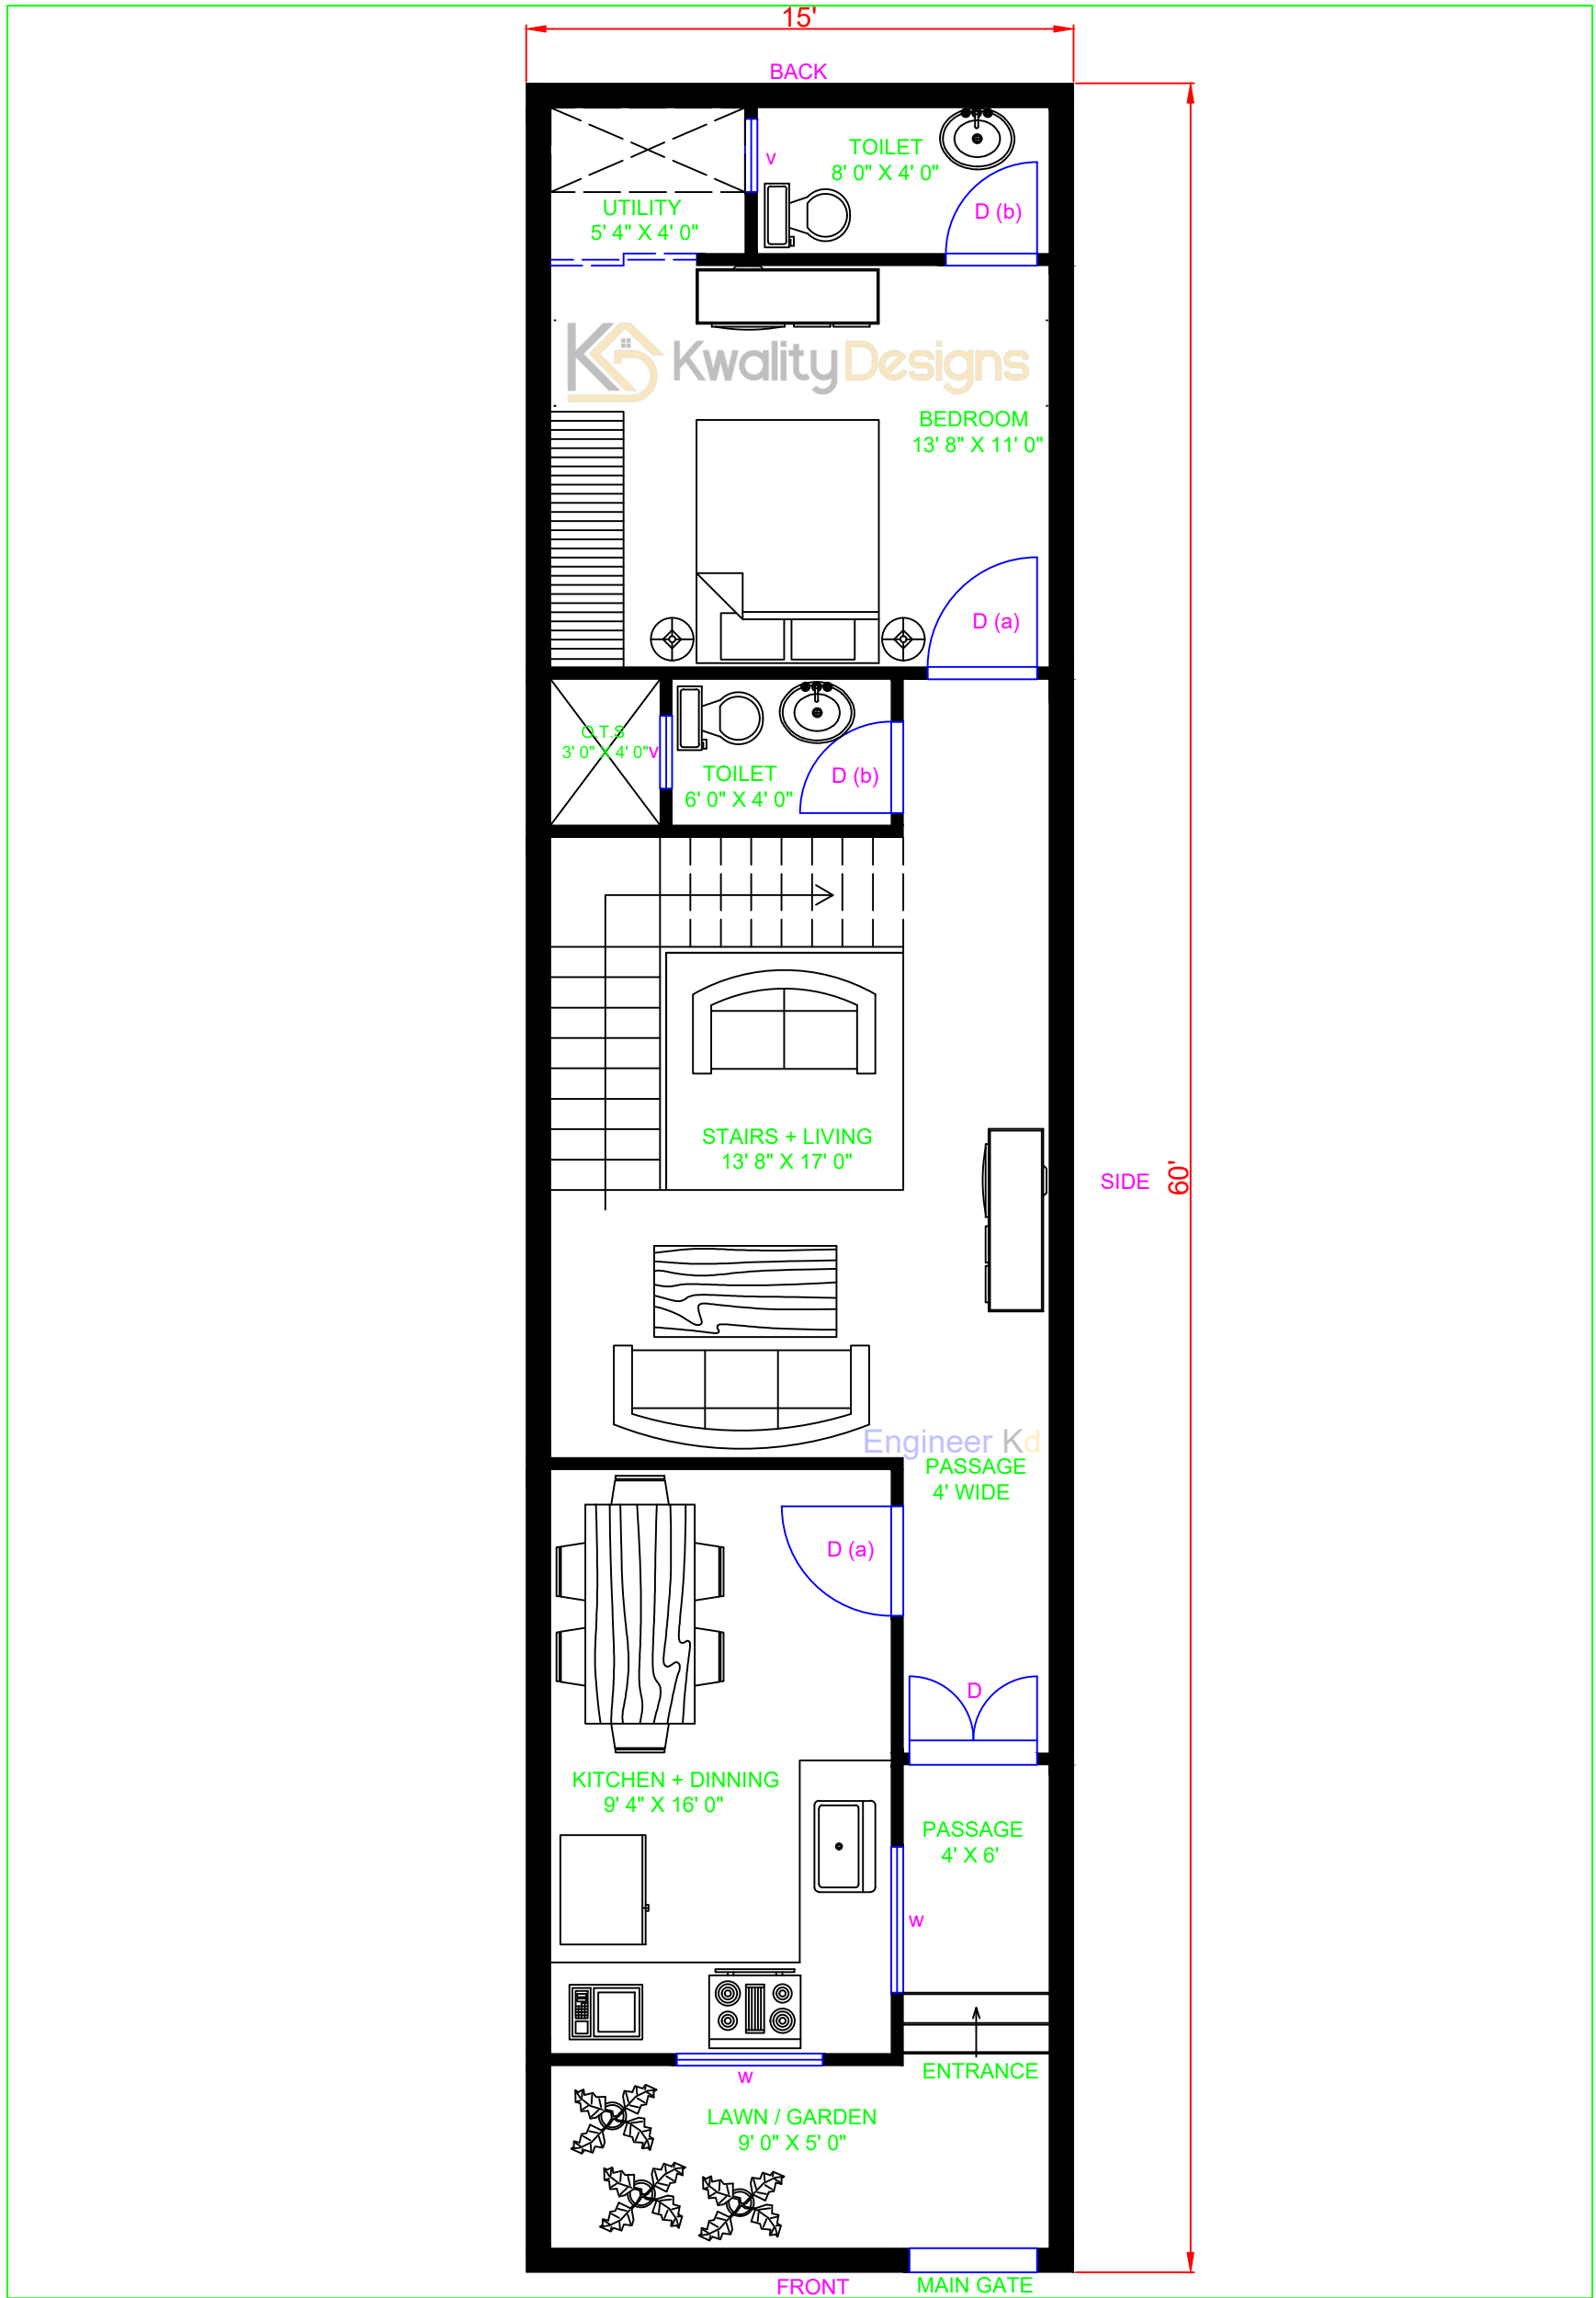

EAST FACING HOUSE GROUND FLOOR PLAN

15' X 60' FEET PLOT (900.00 Sqft.)

11839 14 83 प्रकृति हों

2D PLAN DETAILS	OUTER WALL - 8"	INNER WALL - 4"
COLUMN - 8" X 12"	STAIRS SIZE - 3' X 10"	MAIN GATE - 3'6" WIDE
DOOR (D) - 3' 6" WIDE	DOOR D (a) - 3' WIDE	DOOR D(b) - 2'6" WIDE
WINDOW (w)- 4' WIDE	VENT (V) - 2' WIDE	CLIENT NAME : KESARI NANDAN MEHANDIPUR

www.kwalitydesigns.com

engineerkdhome@gmail.com

" Engineer Kd "

Page & Channel Available on Instagram, Facebook & Youtube

EAST FACING HOUSE FIRST FLOOR PLAN

15' X 60' FEET PLOT (900.00 Sqft.)

118399 14 83 प्रवेदि भों

2D PLAN DETAILS	OUTER WALL - 8"	INNER WALL - 4"
COLUMN - 8" X 12"	STAIRS SIZE - 3' X 10"	MAIN GATE - 3'6" WIDE
DOOR (D) - 3' 6" WIDE	DOOR D (a) - 3' WIDE	DOOR D(b) - 2'6" WIDE
WINDOW (w)- 4' WIDE	VENT (V) - 2' WIDE	CLIENT NAME : KESARI NANDAN MEHANDIPUR