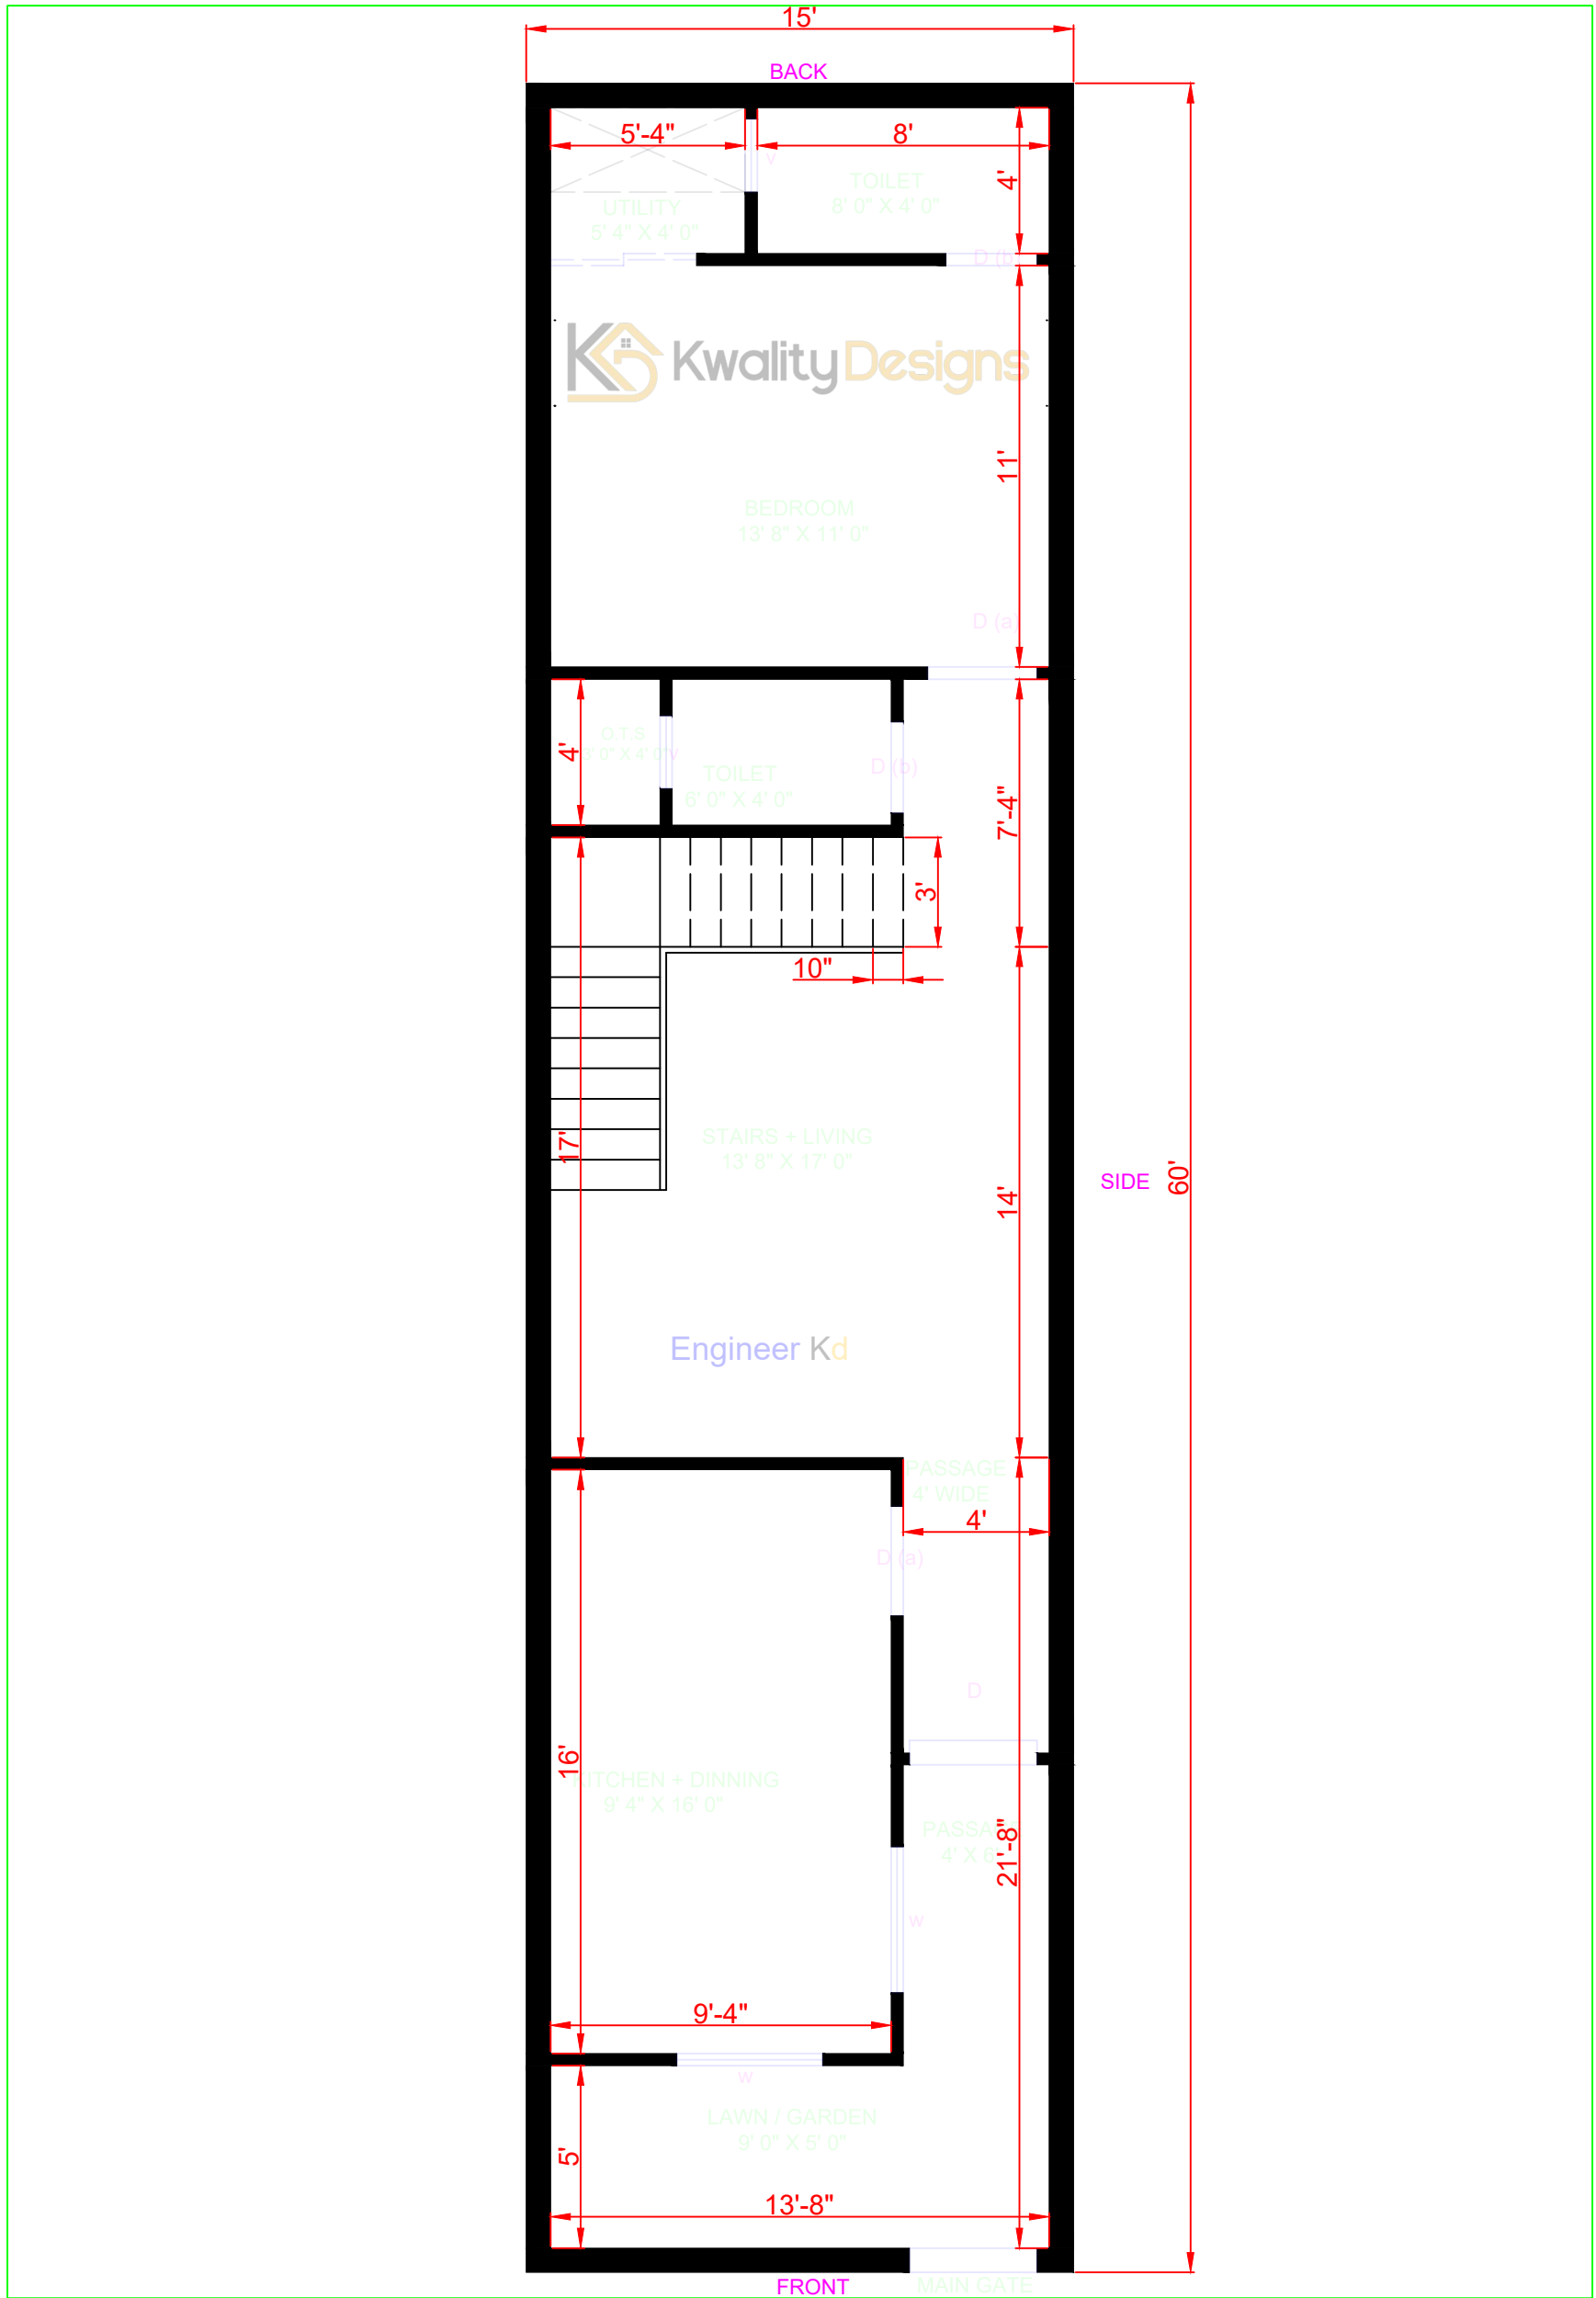

EAST FACING HOUSE GROUND FLOOR PLAN

15' X 60' FEET PLOT (900.00 Sqft.)

11839 14 83 प्रकृति हों

2D PLAN DETAILS	OUTER WALL - 8"	INNER WALL - 4"
COLUMN - 8" X 12"	STAIRS SIZE - 3' X 10"	MAIN GATE - 3'6" WIDE
DOOR (D) - 3' 6" WIDE	DOOR D (a) - 3' WIDE	DOOR D(b) - 2'6" WIDE
WINDOW (w)- 4' WIDE	VENT (V) - 2' WIDE	CLIENT NAME : KESARI NANDAN MEHANDIPUR

2D PLAN DETAILS	OUTER WALL - 8"	INNER WALL - 4"
COLUMN - 8" X 12"	STAIRS SIZE - 3' X 10"	MAIN GATE - 3'6" WIDE
DOOR (D) - 3' 6" WIDE	DOOR D (a) - 3' WIDE	DOOR D(b) - 2'6" WIDE
WINDOW (w)- 4' WIDE	VENT (V) - 2' WIDE	CLIENT NAME : KESARI NANDAN MEHANDIPUR

www.kwalitydesigns.com

engineerkdhome@gmail.com

" Engineer Kd "

Page & Channel Available on Instagram, Facebook & Youtube

GROUND FLOOR MEASUREMENT DETAILS

15' X 60' FEET PLOT (900.00 Sqft.)

प्लॉट 15' x 60' का है