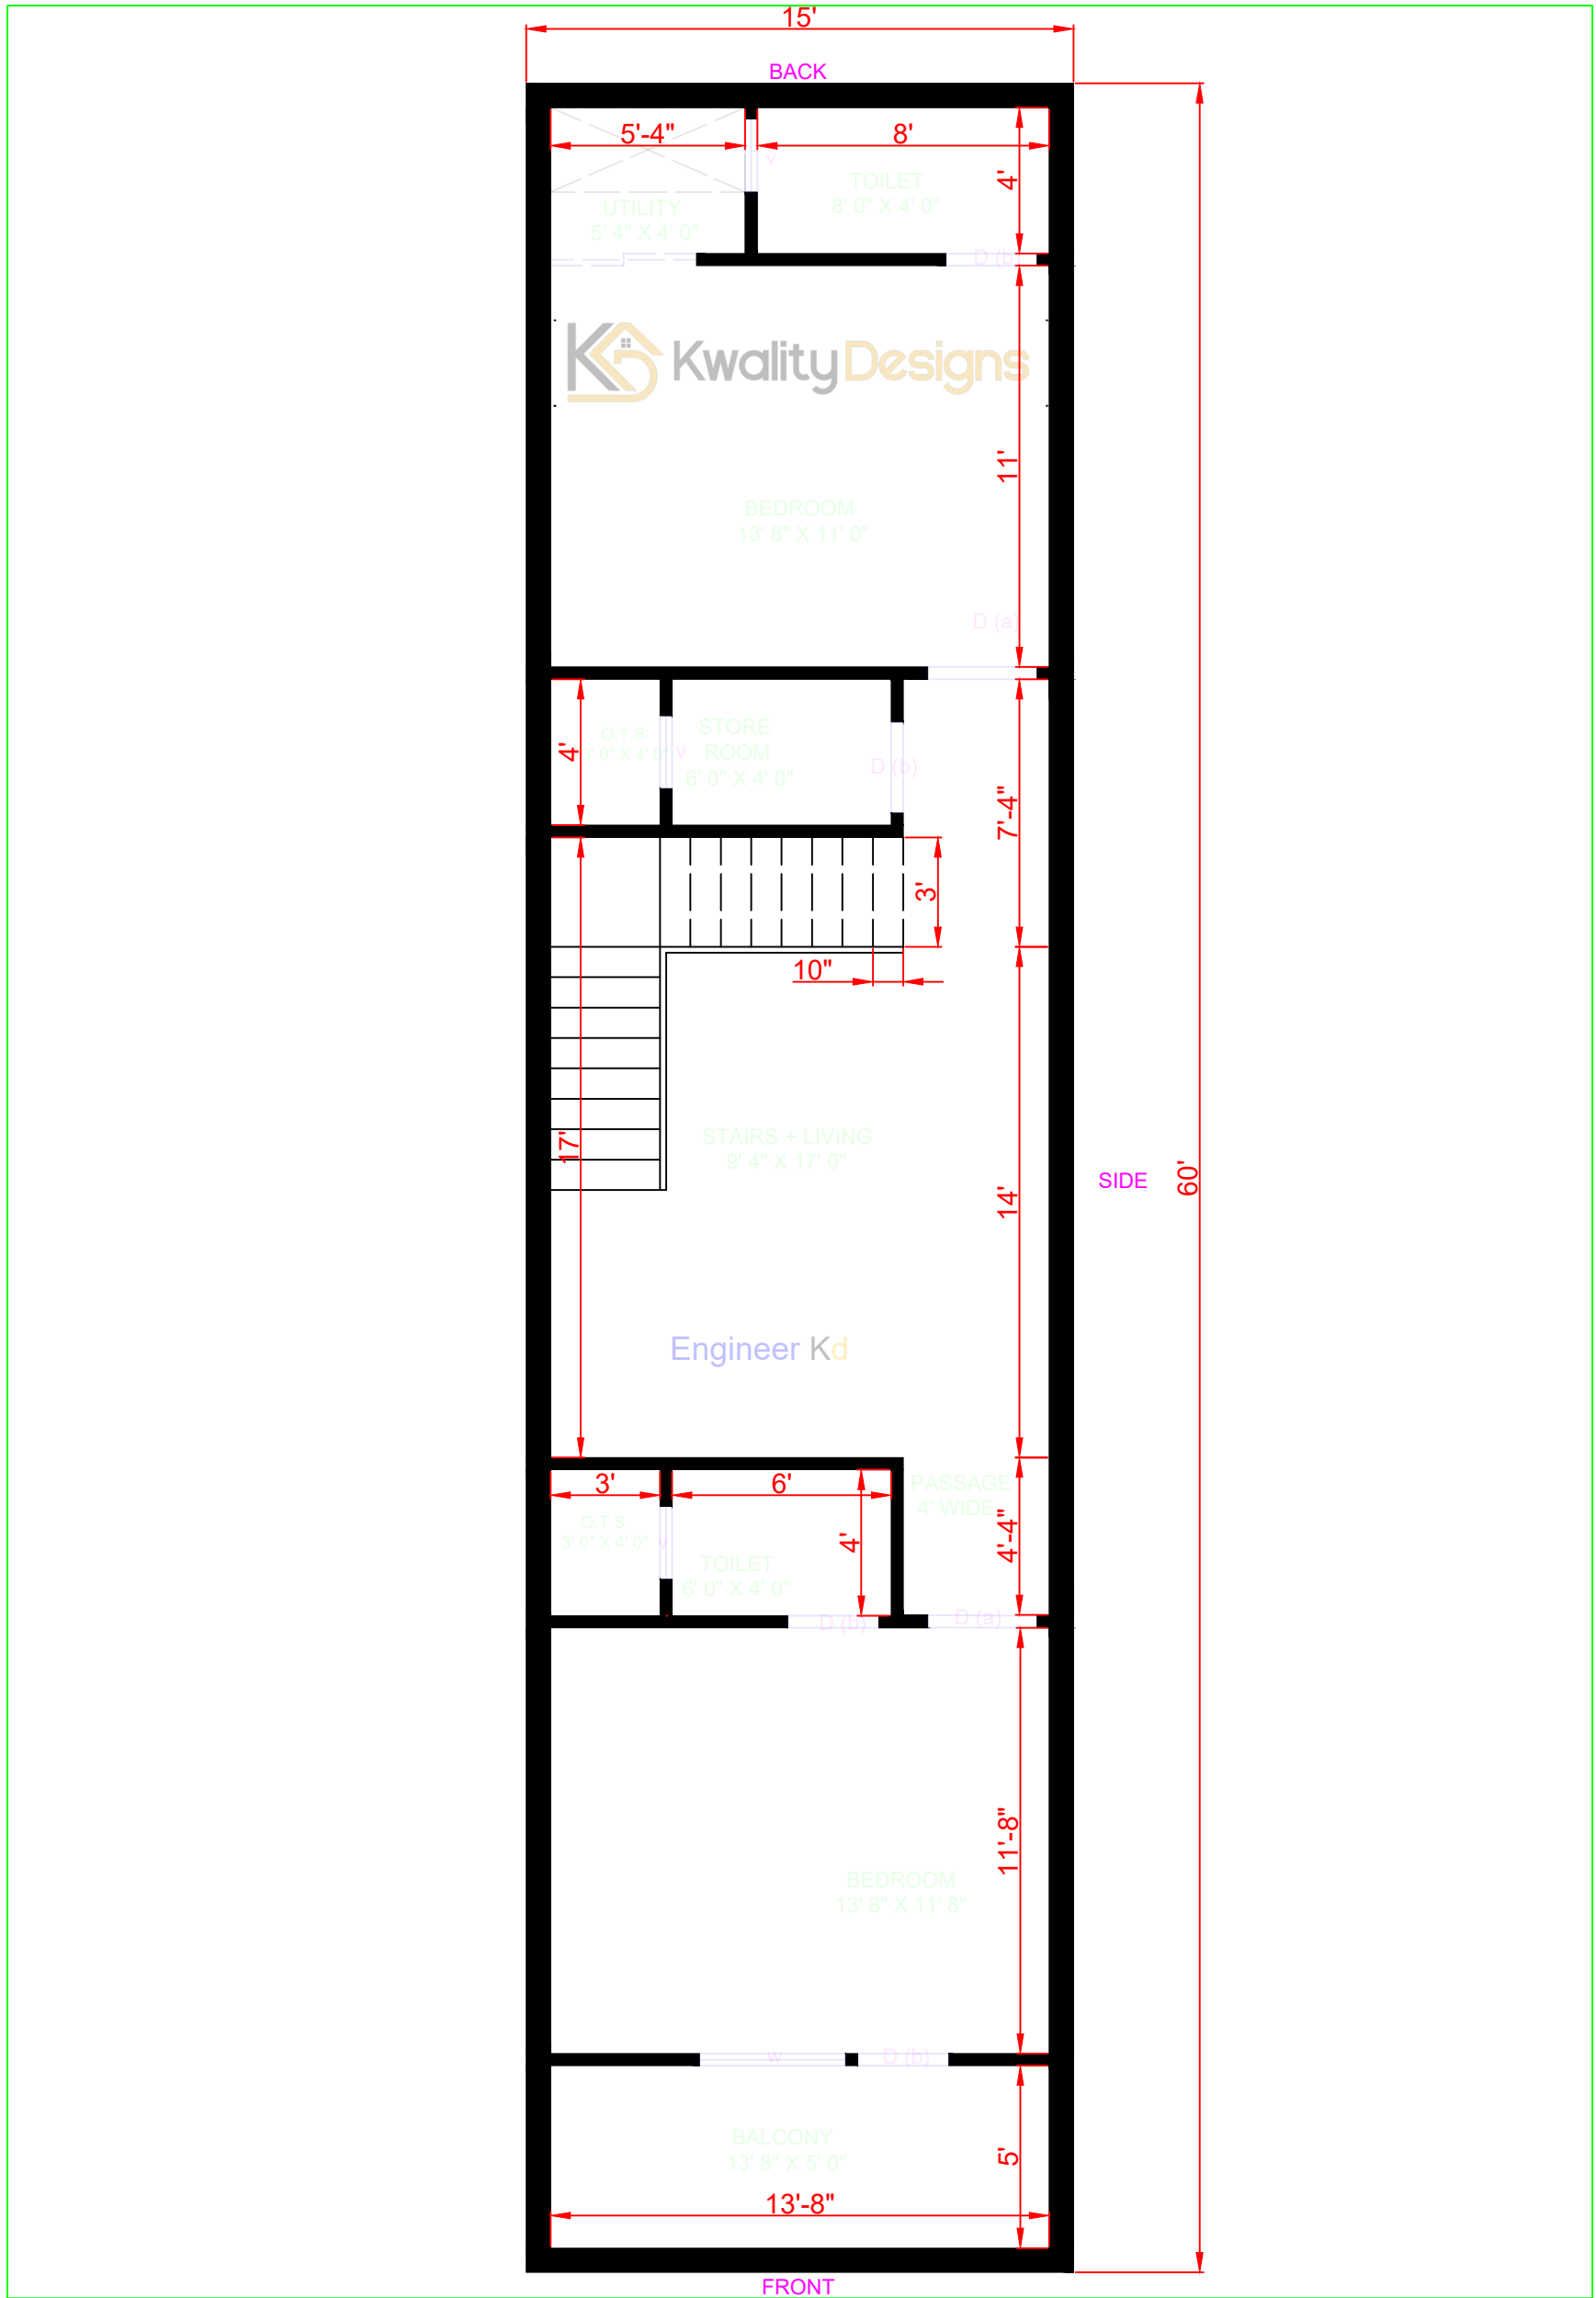

FIRST FLOOR MEASUREMENT DETAILS

15' X 60' FEET PLOT (900.00 Sqft.)

पूरे मसाले घर का नक्शा

2D PLAN DETAILS	OUTER WALL - 8"	INNER WALL - 4"
COLUMN - 8" X 12"	STAIRS SIZE - 3' X 10"	MAIN GATE - 3'6" WIDE
DOOR (D) - 3' 6" WIDE	DOOR D (a) - 3' WIDE	DOOR D(b) - 2'6" WIDE
WINDOW (w)- 4' WIDE	VENT (V) - 2' WIDE	CLIENT NAME : KESARI NANDAN MEHANDIPUR

www.kwalitydesigns.com

engineerkdhome@gmail.com

" Engineer Kd "

Page & Channel Available on Instagram, Facebook & Youtube