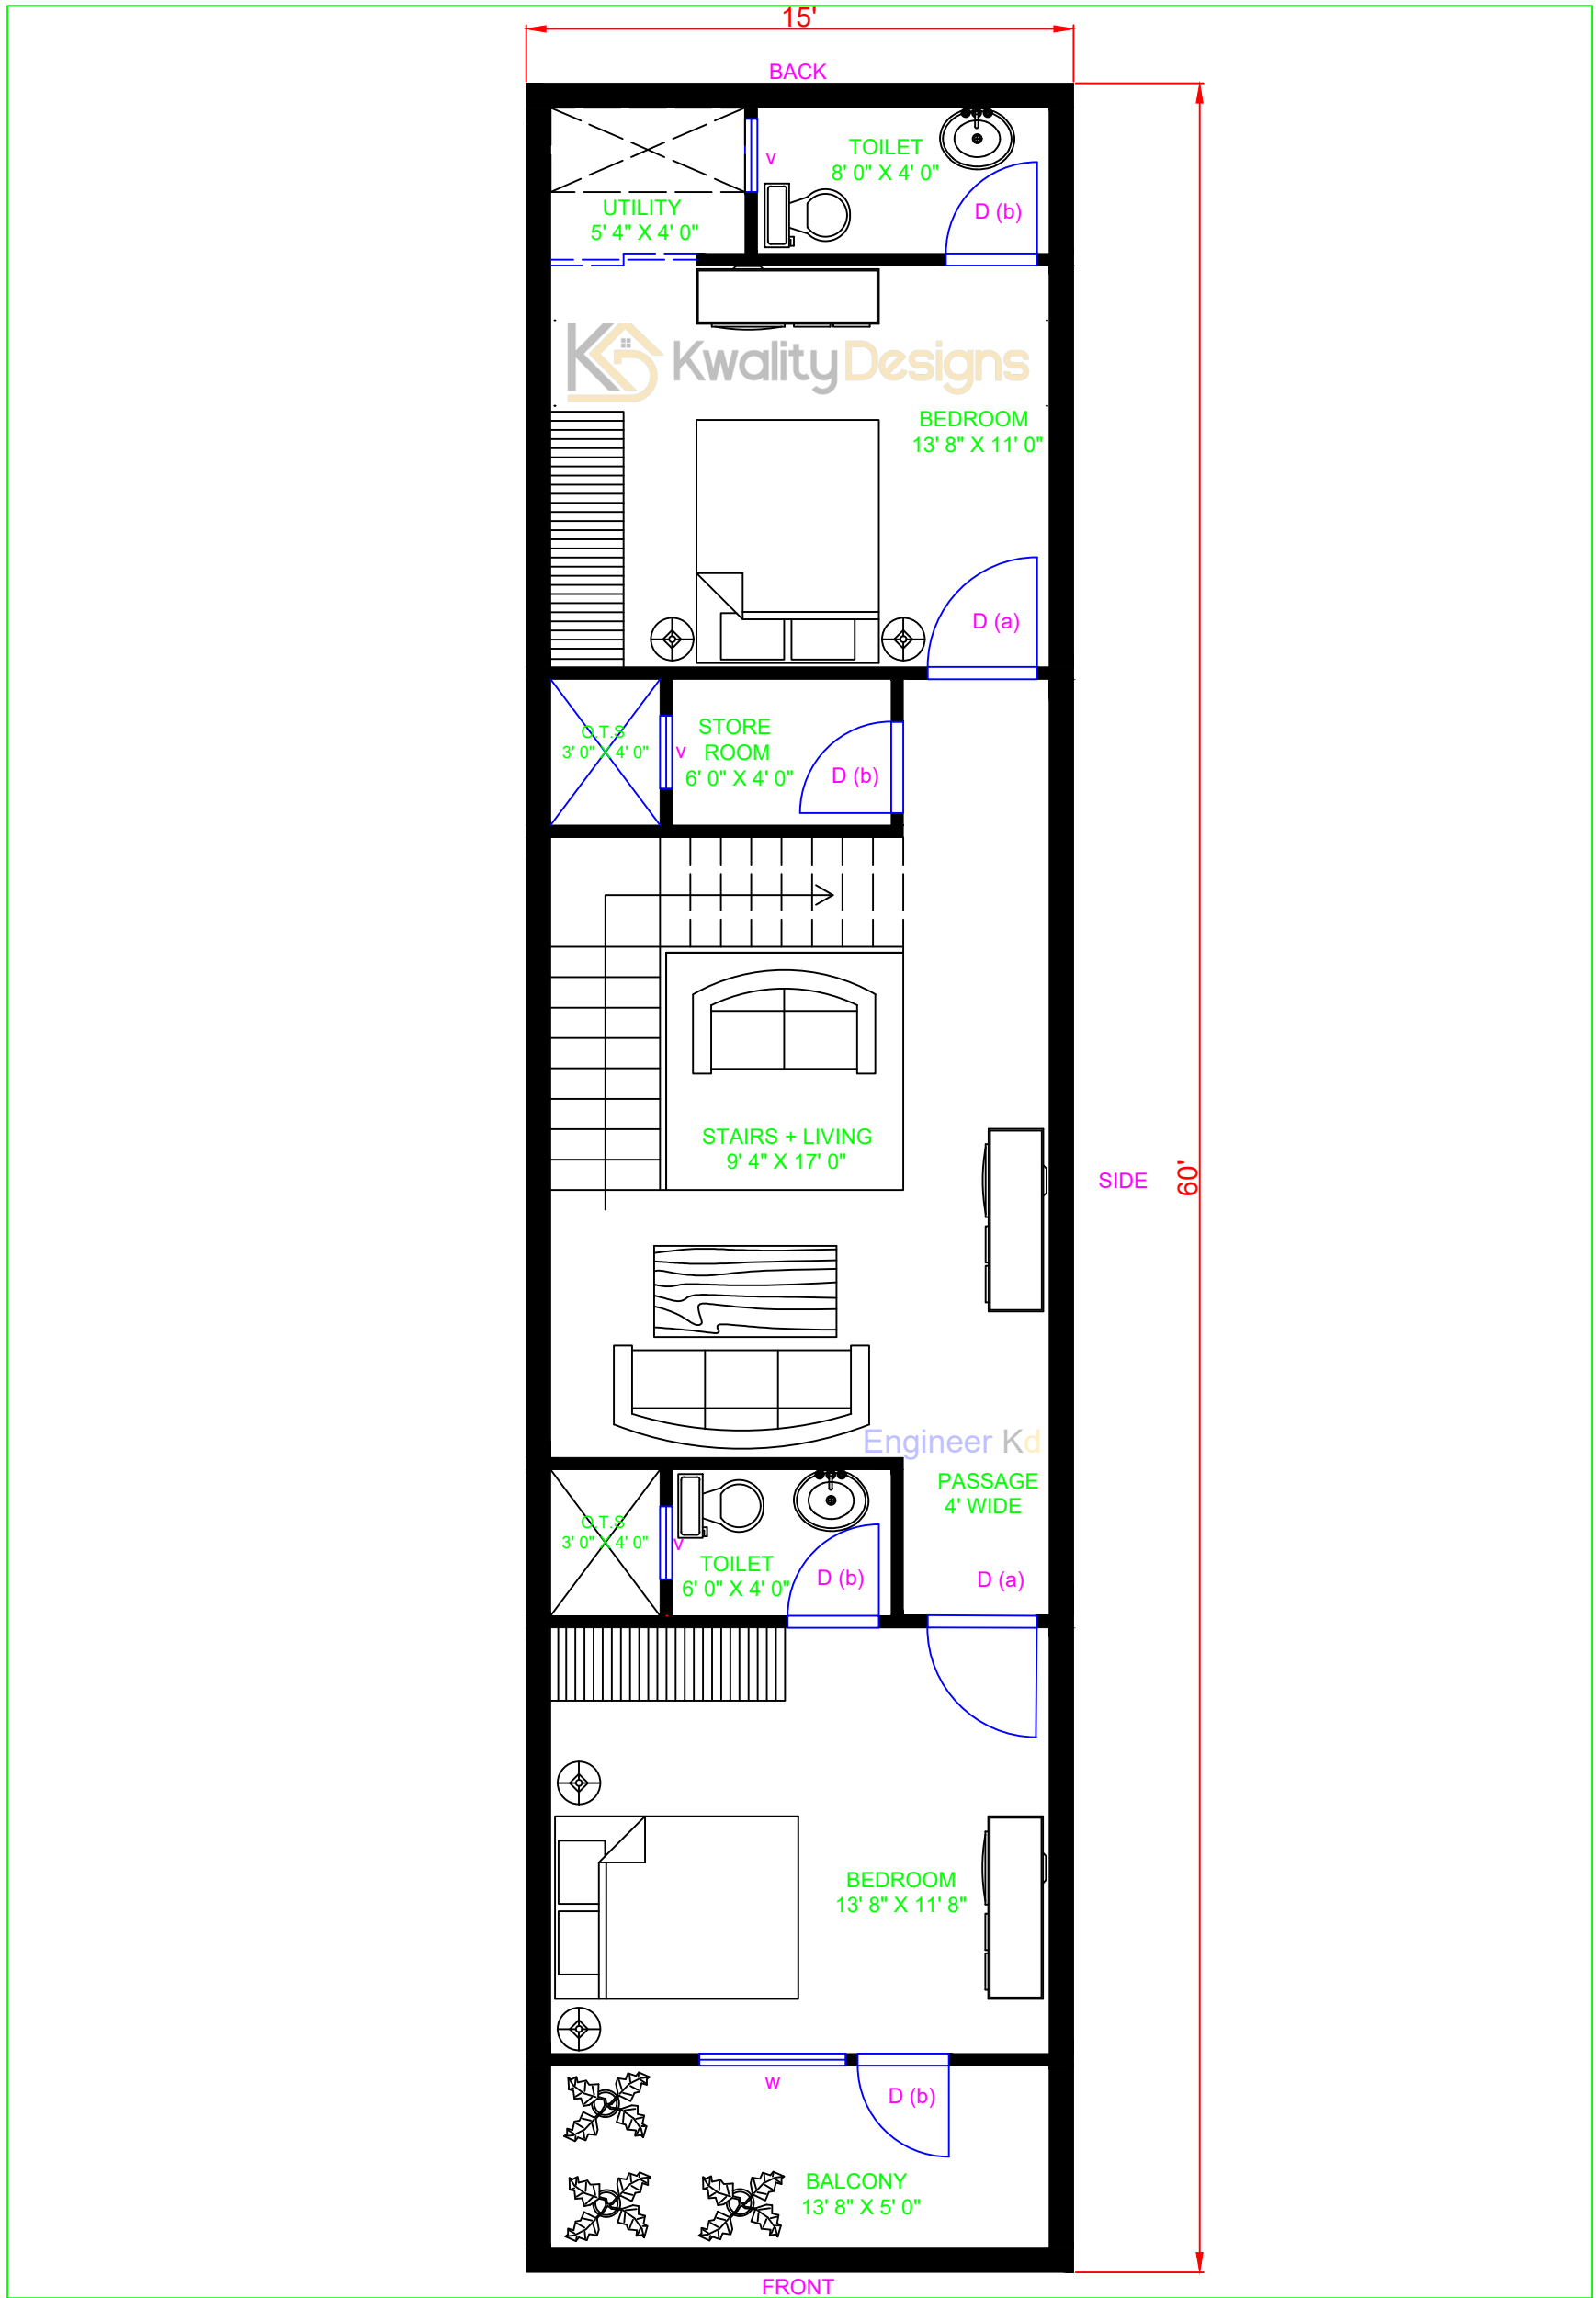

EAST FACING HOUSE GROUND FLOOR PLAN

15' X 60' FEET PLOT (900.00 Sqft.)

11839 14 83 प्रकृति हों

2D PLAN DETAILS	OUTER WALL - 8"	INNER WALL - 4"
COLUMN - 8" X 12"	STAIRS SIZE - 3' X 10"	MAIN GATE - 3'6" WIDE
DOOR (D) - 3' 6" WIDE	DOOR D (a) - 3' WIDE	DOOR D(b) - 2'6" WIDE
WINDOW (w)- 4' WIDE	VENT (V) - 2' WIDE	CLIENT NAME : KESARI NANDAN MEHANDIPUR

www.kwalitydesigns.com

engineerkdhome@gmail.com

" Engineer Kd "

Page & Channel Available on Instagram, Facebook & Youtube

EAST FACING HOUSE FIRST FLOOR PLAN

15' X 60' FEET PLOT (900.00 Sqft.)

118399 14 83 प्रवेदि भों

2D PLAN DETAILS	OUTER WALL - 8"	INNER WALL - 4"
COLUMN - 8" X 12"	STAIRS SIZE - 3' X 10"	MAIN GATE - 3'6" WIDE
DOOR (D) - 3' 6" WIDE	DOOR D (a) - 3' WIDE	DOOR D(b) - 2'6" WIDE
WINDOW (w)- 4' WIDE	VENT (V) - 2' WIDE	CLIENT NAME : KESARI NANDAN MEHANDIPUR